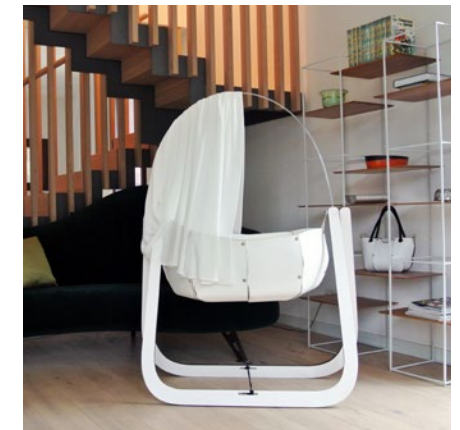

FURNITURE DESIGN

ADELE-C 2017
SELENE TUNESI
BLU SOFA

PRIVATE COLLECTION 2013
MAGNIFICO SINK &
BABY BATHTUB

PRIVATE COLLECTION 2012
STAIR & LADDER

PRODUCT DESIGN

PRIVATE COLLECTION 2013
MOONFLOWER CRADLE & CARPET
INVENTION PATENT