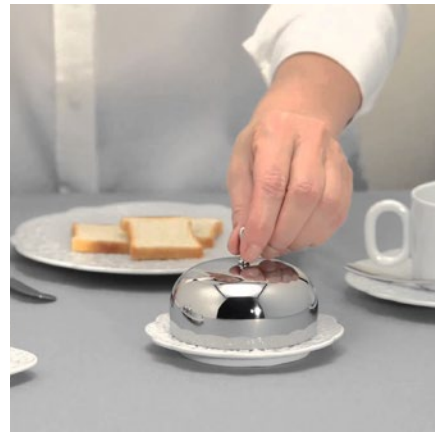

HOME ACCESSORIES & TABLEWARE