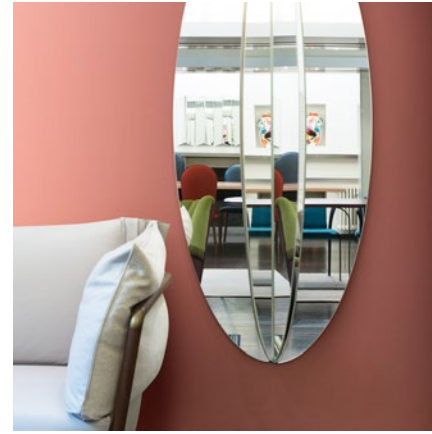

FURNITURE DESIGN

ADELE-C 2017
SELENE TUNESI
BLU SOFA

PRIVATE COLLECTION 2013
MAGNIFICO SINK &
BABY BATHTUB

PRIVATE COLLECTION 2012
STAIR & LADDER

PRODUCT DESIGN

PRIVATE COLLECTION 2013
MOONFLOWER CRADLE & CARPET
INVENTION PATENT